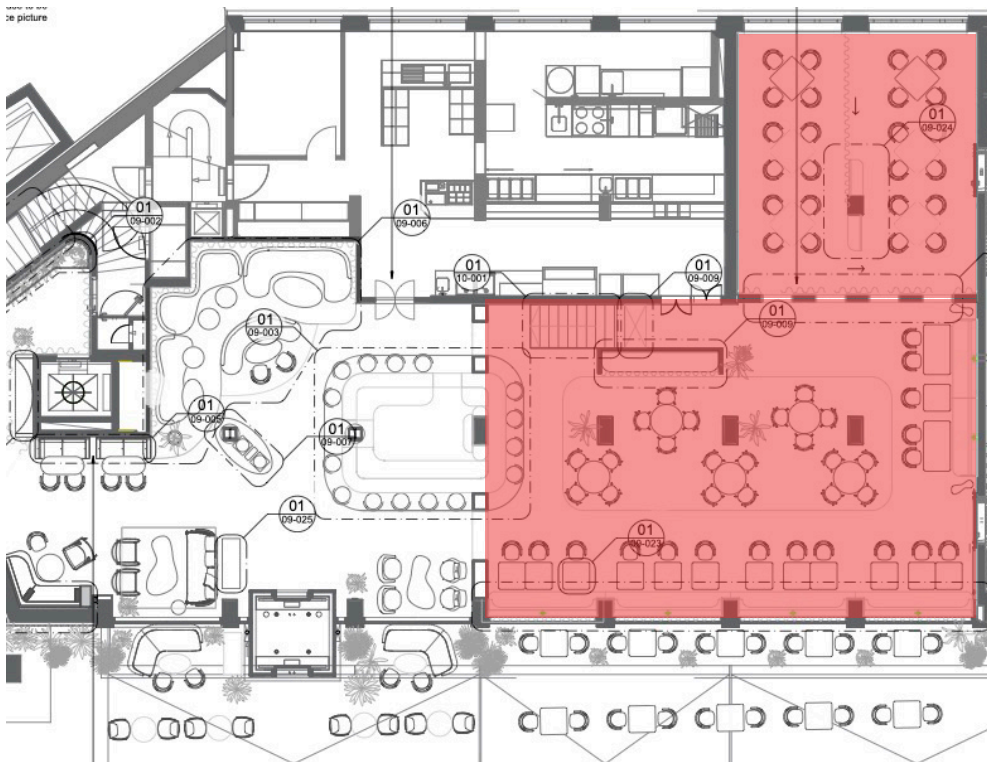

CHOUPETTE PRIVATE & RESTAURANT

Enjoy the whole restaurant area just for you and your guests: Perfect for a classic served dinner or with sharing plates, or a flying dinner letting your guests mingle around, we can accommodate the space to your and your guest's needs. The restaurant features comfortable seating, elegant glasstables, and tasteful interior.

m² 143
cap. 75 (seated dinner)
100 (standing, flying dinner)